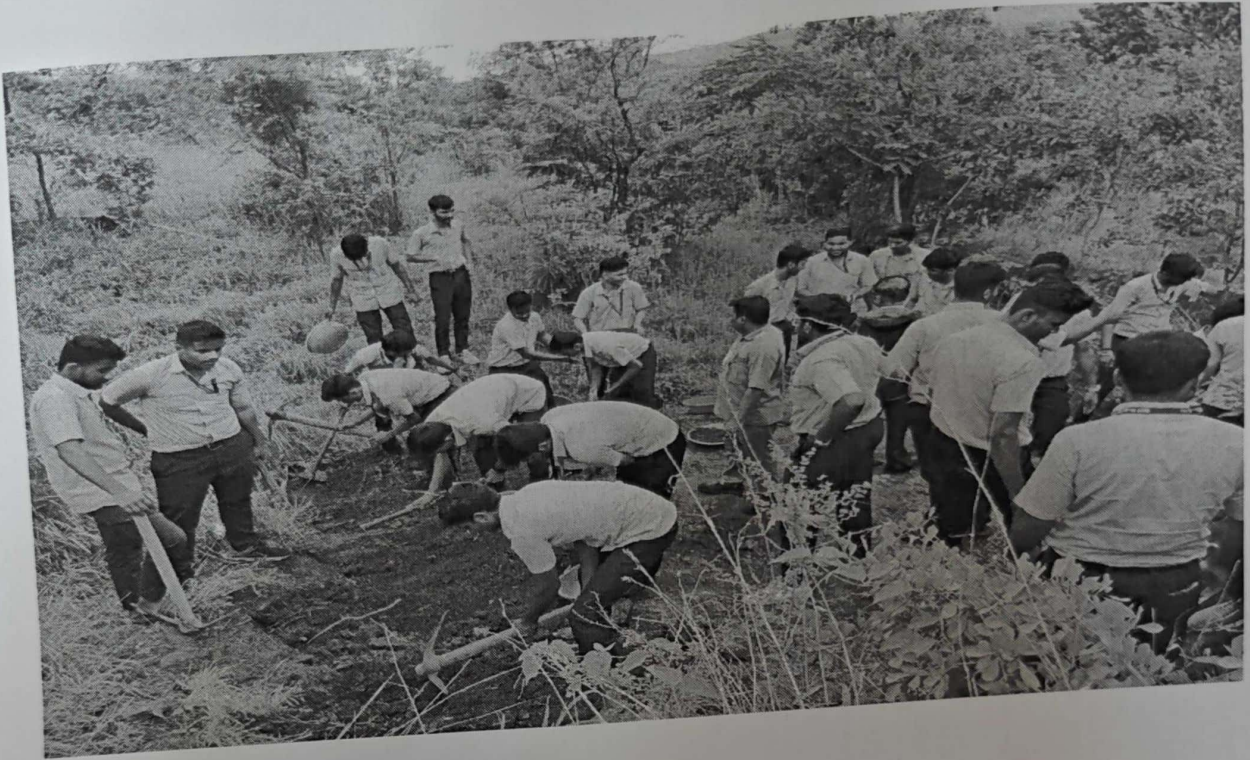

**MET's BHUJBAL KNOWLEDGE CITY
INSTITUTE OF ENGINEERING
ADGAON, NASIK -422003**

A REPORT

ON

"TREE PLANTATION 2024 "

Date:20/07/2024

MET's Institute of Engineering, Bhujbal Knowledge City collaborated with Vanprastha Foundation Sinnar to organize a tree plantation drive at Aai Bhawani Hill in Sonambe Sinnar on July 19, 2024. The 100 volunteers of D-072 planted 90 seedings and participated in the Pazar Lake Labor contribution program. Prof. Yogesh Patni and Prof. Ishwar Bathe NSS Program Officers coordinated the activity under the guidance of Dr. V. P. Wani, Principal, MET's Institute of Engineering, Nashik.

This activity was guided by Dr. V. P. Wani(Principal, MET IOE), Prof. Y. R. Patni (NSS Program Officer), Prof. Ishwar Bathe (NSS Program Officer).

Prof. Y. R. Patni
(NSS Program Officer)

Dr. V. P. Wani
(Principal)